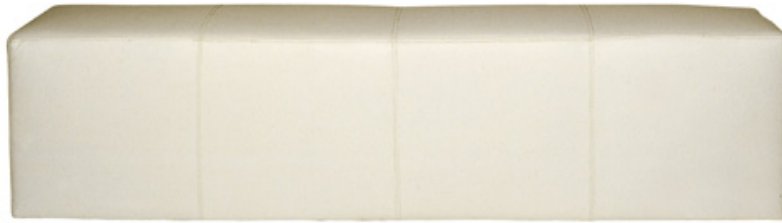

INTÉRIEURS

228 East 58th Street • New York, NY 10022
212.343.0800 • info@interieurs.com

www.interieurs.com

POUPOUF Ottoman (Rectangular)

Collection: Mod nature

Made in France

Description:

Saddle Stitches

Also available in:

SUEDE

Colors: Chocolate, Straw, Grey, Black, China red

LEATHER

Colors: White, Chocolate, Straw, Black, China red

COW HIDE:

Colors: Brown, Black

Measurements:

VERSION : UPHOLSTERED

63 x 15.75" x 15"H

(COM: 3 yds of fabric at 55" wide)