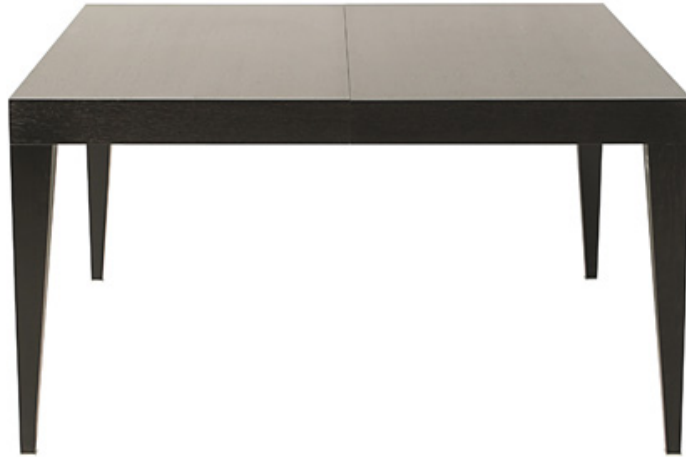

## OXFORD Square opening dining table

Collection: **Modénature**

Made in France

### **Description:**

Extendable dining table

As shown: Varnished oak palissander finish  
Chromed brass bases

Available Wood Finishes: Palissander, Chene d'Atelier,  
Chene des Marais and Iroko

Option: 1 extension leaf

### **Measurements:**

55" x 55" x 29"H; 23.5" wide leaf